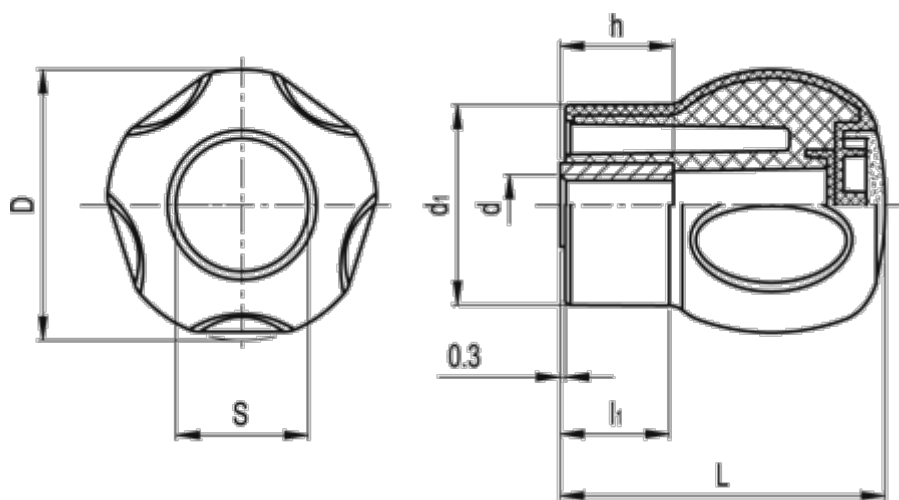

Data Sheet

Article number: 2305245204
Description: E+G Håndgreb
EBK.50-B-M8-H-SOFT

Measures

D	= 50
d1	= 37
d 6H	= M8
h	= 20
L	= 60
l1	= 20
Weight (g)	= 85